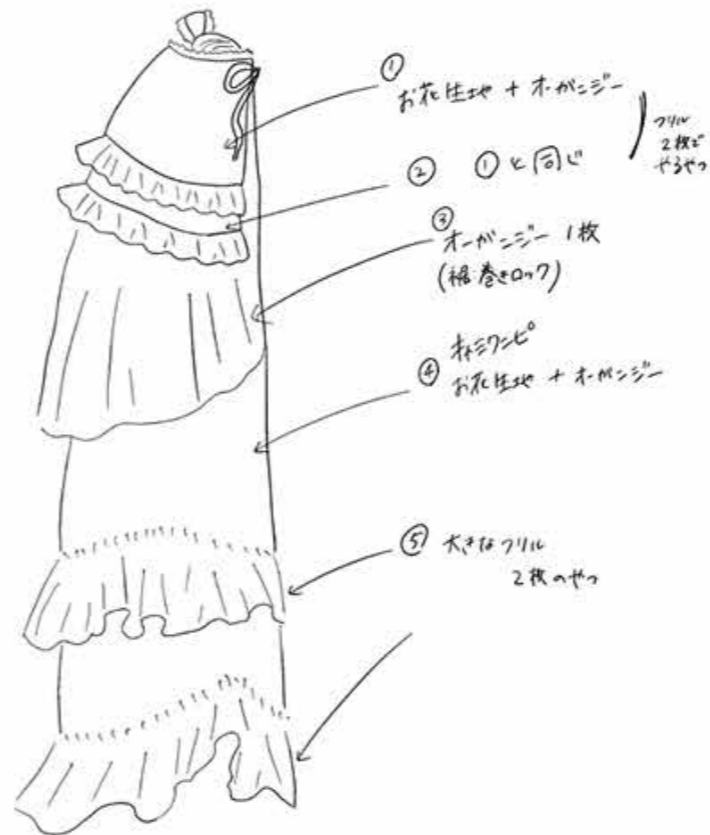

## *Time schedule*

*12:30pm*

*image*

*1:00pm*

*material development*

*1:30pm*

*toile*

*2:00pm*

*is in sight*

*2:30pm*

*photograph*

*3:00pm*

*close*

12:30pm

*by monet*

*1:00pm*